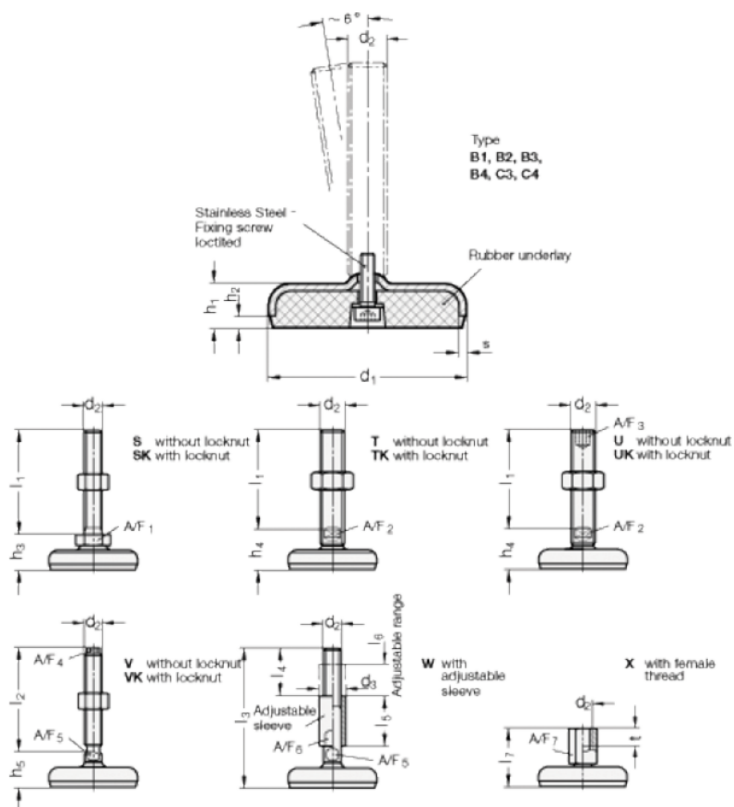

Article number: 203180M16100B4UK

Description: E+G levelling foot
GN 31-80-M16-100-B4-UK

Note: UK With nut, Hexagon socket at the top, Wrench flat at the bottom

Measures

| | | |
|-----------|-------|-------|
| A/F2 | = 12 | s = 3 |
| A/F3 | = 8 | |
| d1 | = 80 | |
| d2 | = 16 | |
| h1 | = 18 | |
| h2 | = 5 | |
| h4 +4.0/0 | = 32 | |
| l1 | = 100 | |